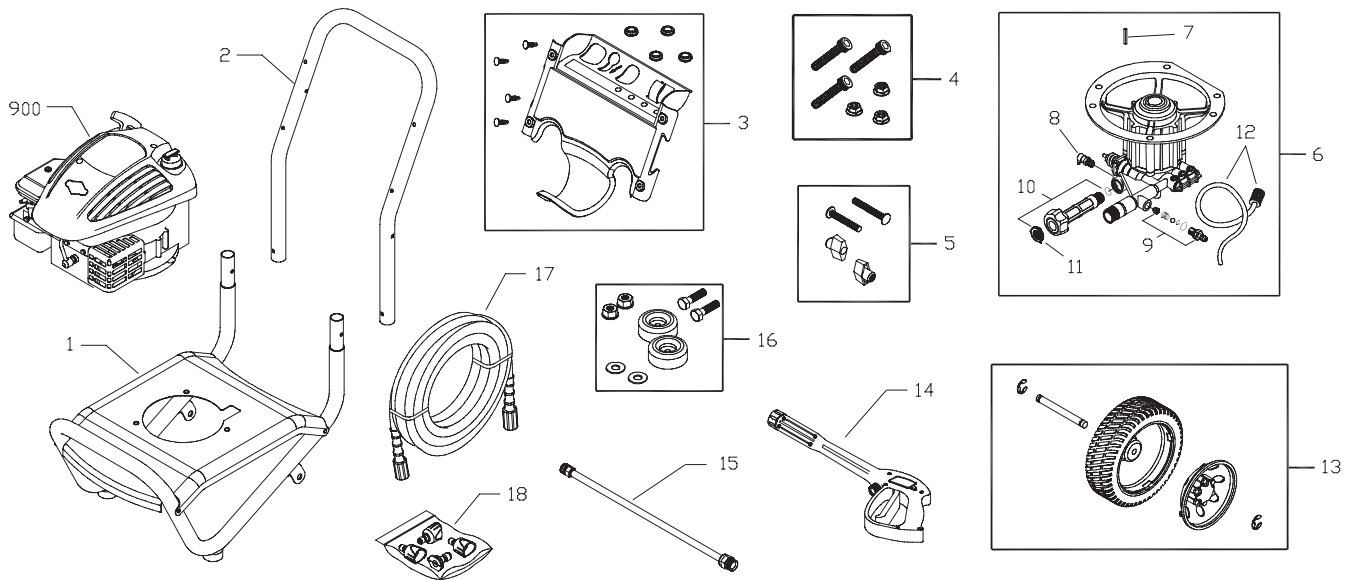

Model No. 020318 (2200 PSI (151.7 BARS) Pressure Washer) Manual No. 203766A Revision B (05/01/2008)

# Exploded View and Parts list — Main Unit

Item	Part #	Description
1	202791GS	BASE, w/Mounts
2	Y199110GS	HANDLE
3	202792GS	ASSY, Billboard w/Decals & Clips
	195964GS	Clips, Tree
	30809GS	Grommet
4	192649GS	KIT, Pump Mounting Hardware
5	B2203GS	KIT, Handle Connector
6	200200GS	ASSY, Pump
7	23139GS	Key
8	194298GS	Valve, Thermal Relief
9	200279GS	Kit, Chemical Injection
10	200278GS	Kit, Water Inlet
11	B2384GS	Filter, Inlet
12	189971GS	Kit, Chemical Hose
13	202483GS	KIT, Wheel
	203872GS	Axle
	200520GS	Hubcap
	192050GS	E-Ring
14	204627GS	GUN
15	200595GS	EXTENSION, QC
16	192310GS	KIT, Vibration Mount

Item	Part #	Description
17	202017GS	HOSE
18	202181GS	KIT, Nozzles
	198841GS	Nozzle, Soap
	201580AEGS	Nozzle, QC, Project Pro, Red
	201580XGS	Nozzle, QC, Project Pro, Orange
	201580RGS	Nozzle, QC, Project Pro, Yellow
900	§	ENGINE